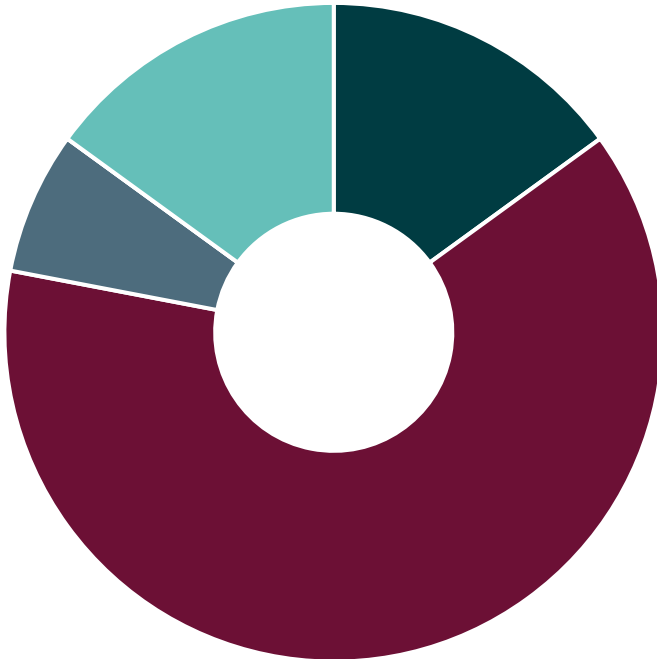

Chesterfield County

Funding by Source

15% State

63% Local

7% Federal

15% Other

Total Funding: $600,411

$0.58

return on investment
for every dollar
invested by the county
in **Chesterfield County**

$599,122

value of extension
volunteer hours in
Chesterfield County

To find out how you can support your local Extension office,
visit www.cals.vt.edu/make-a-gift.